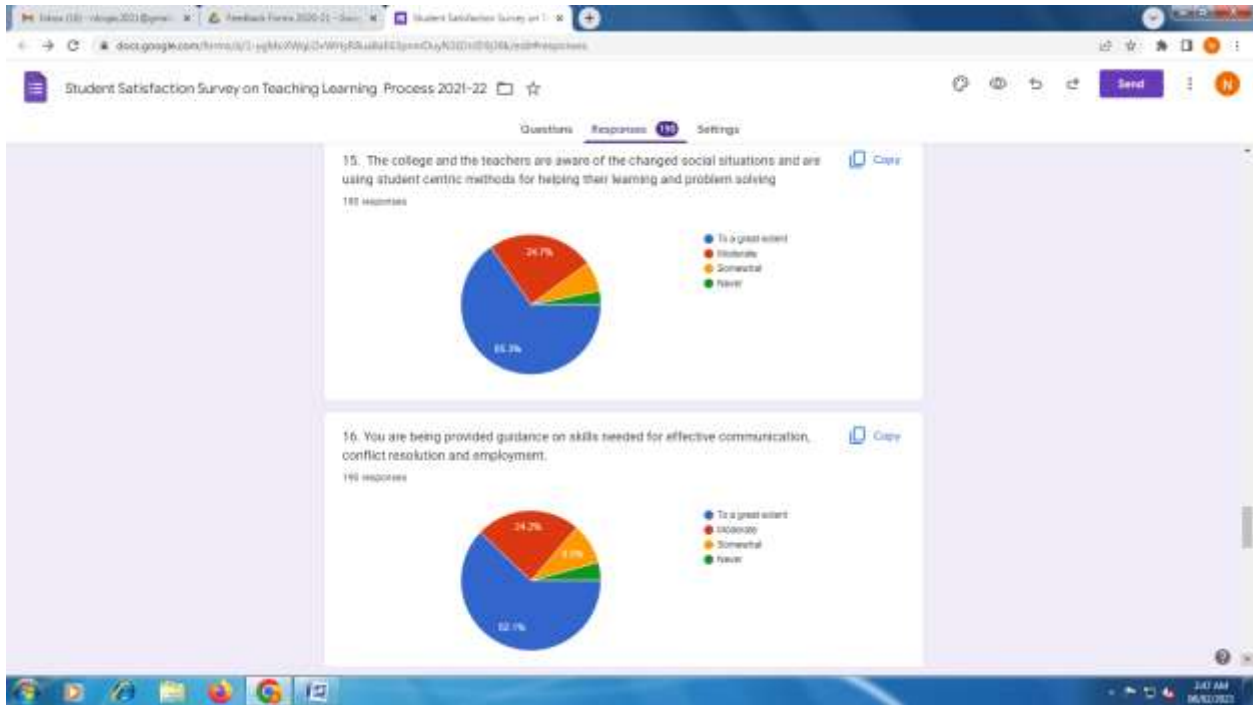

### Student Satisfaction Survey on Teaching Learning Process 2021-22

*Handwritten signature*

*Handwritten signature*

IQAC Co-ordinator  
NEW LAW COLLEGE  
LAL TAKI ROAD  
AHMEDNAGAR

PRINCIPAL  
NEW LAW COLLEGE  
AHMEDNAGAR