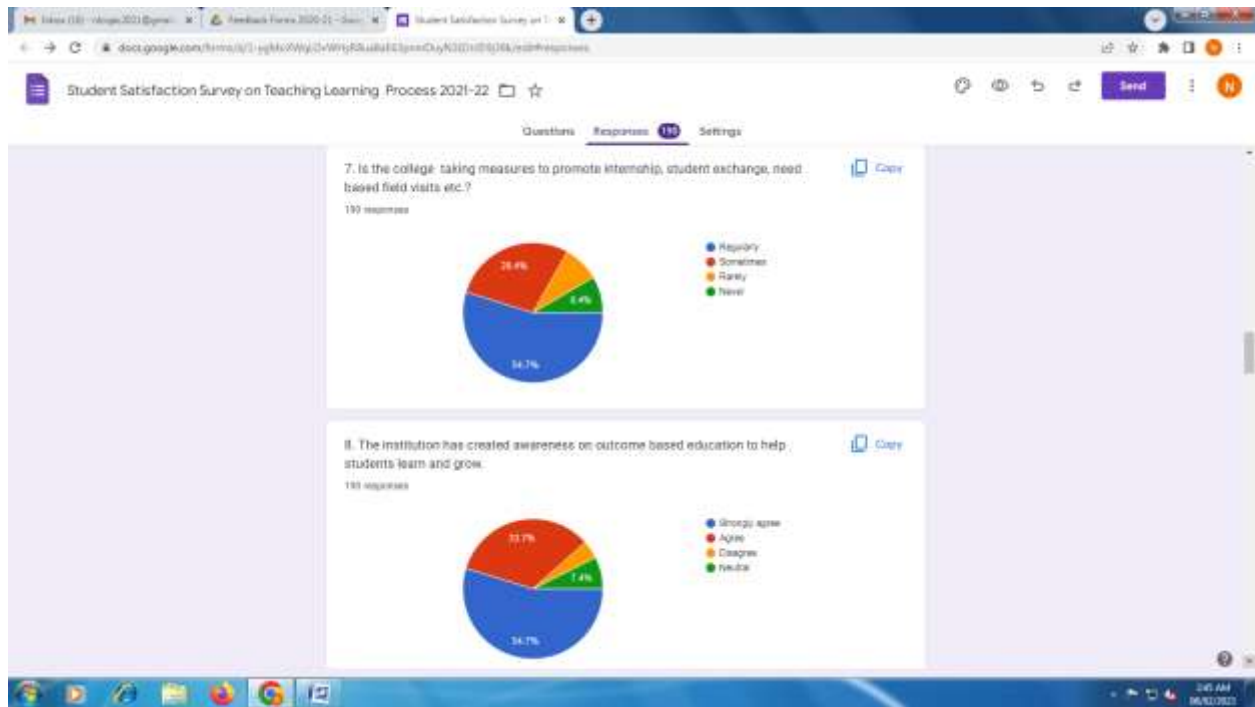

### Student Satisfaction Survey on Teaching Learning Process 2021-22

*Handwritten signature*

*Handwritten signature*

IQAC Co-ordinator  
NEW LAW COLLEGE  
LAL TAKI ROAD  
AHMEDNAGAR

PRINCIPAL  
NEW LAW COLLEGE  
AHMEDNAGAR