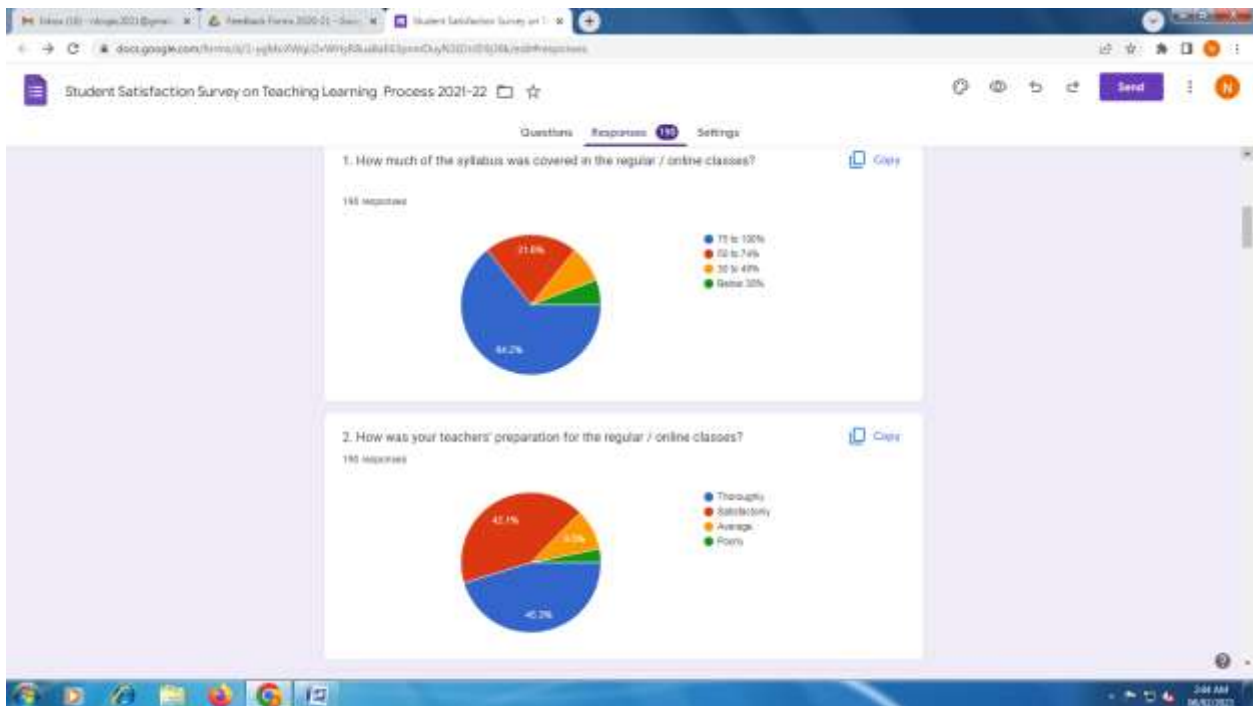

### Student Satisfaction Survey on Teaching Learning Process 2021-22

*Handwritten signature*

*Handwritten signature*

IQAC Co-ordinator  
NEW LAW COLLEGE  
LAL TAKI ROAD  
AHMEDNAGAR

PRINCIPAL  
NEW LAW COLLEGE  
AHMEDNAGAR