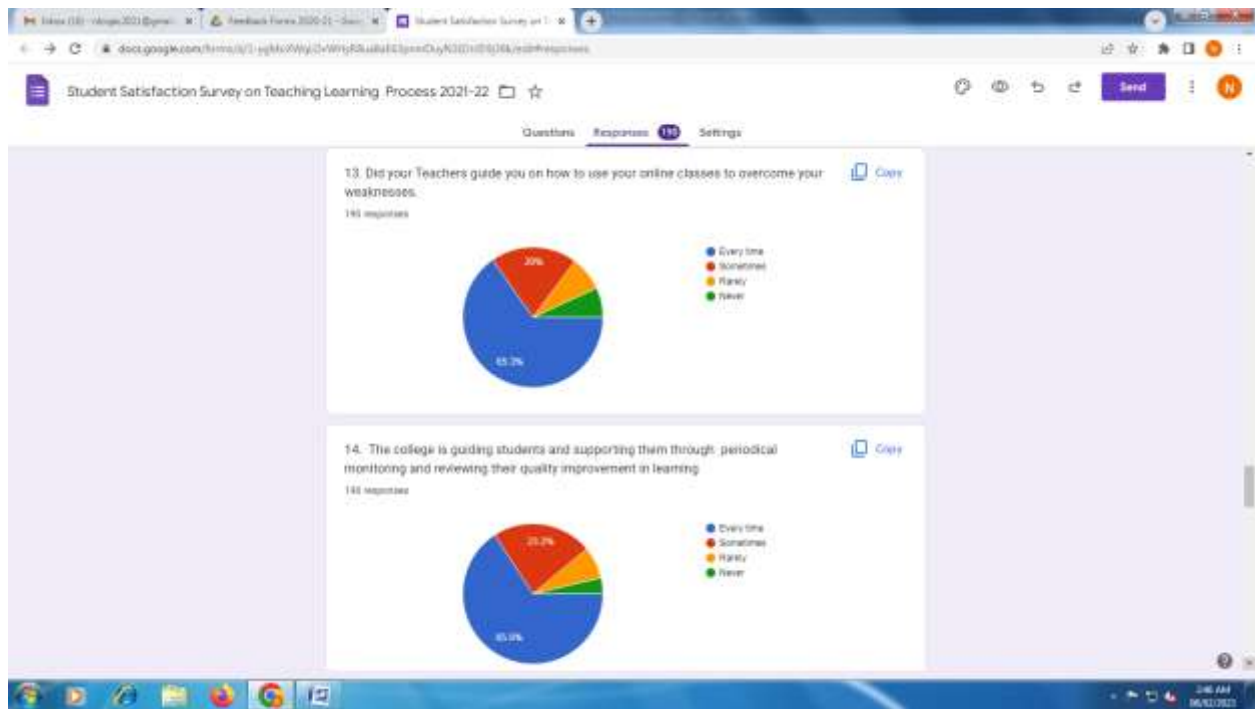

### Student Satisfaction Survey on Teaching Learning Process 2021-22

*Handwritten signature*

*Handwritten signature*

IQAC Co-ordinator  
NEW LAW COLLEGE  
LAL TAKI ROAD  
AHMEDNAGAR

PRINCIPAL  
NEW LAW COLLEGE  
AHMEDNAGAR