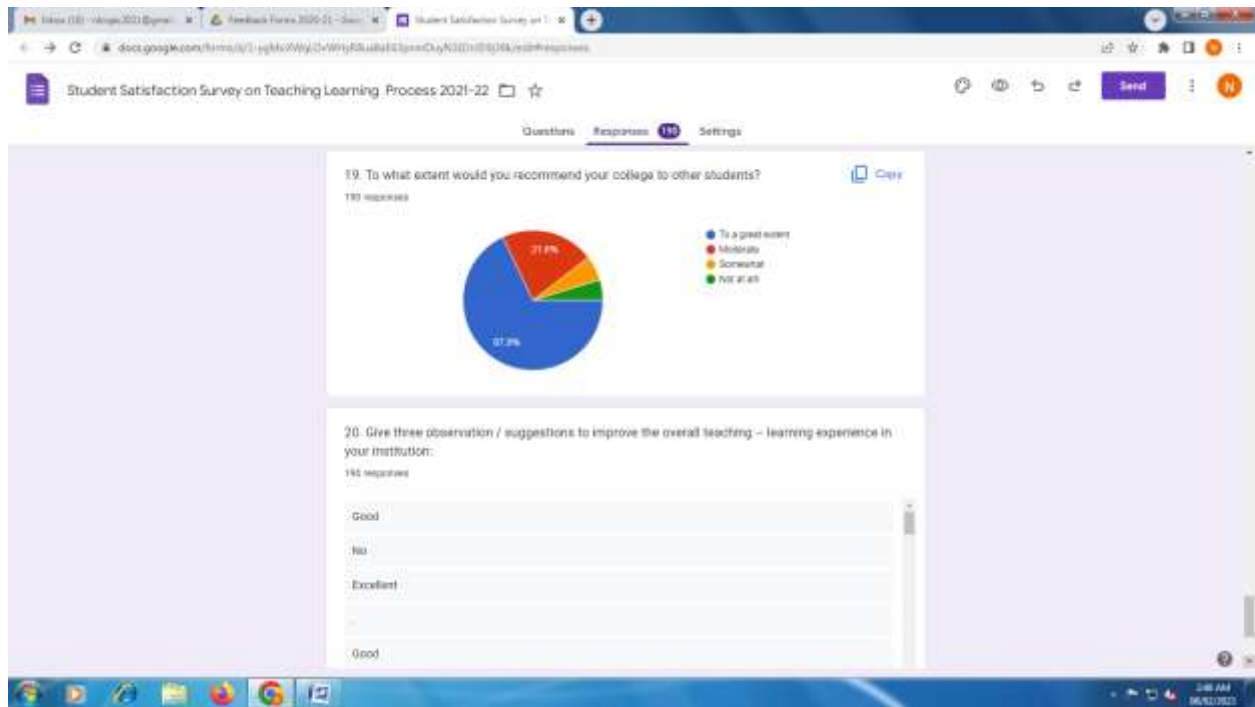

### Student Satisfaction Survey on Teaching Learning Process 2021-22

*Handwritten signature*

*Handwritten signature*

IQAC Co-ordinator  
NEW LAW COLLEGE  
LAL TAKI ROAD  
AHMEDNAGAR

PRINCIPAL  
NEW LAW COLLEGE  
AHMEDNAGAR