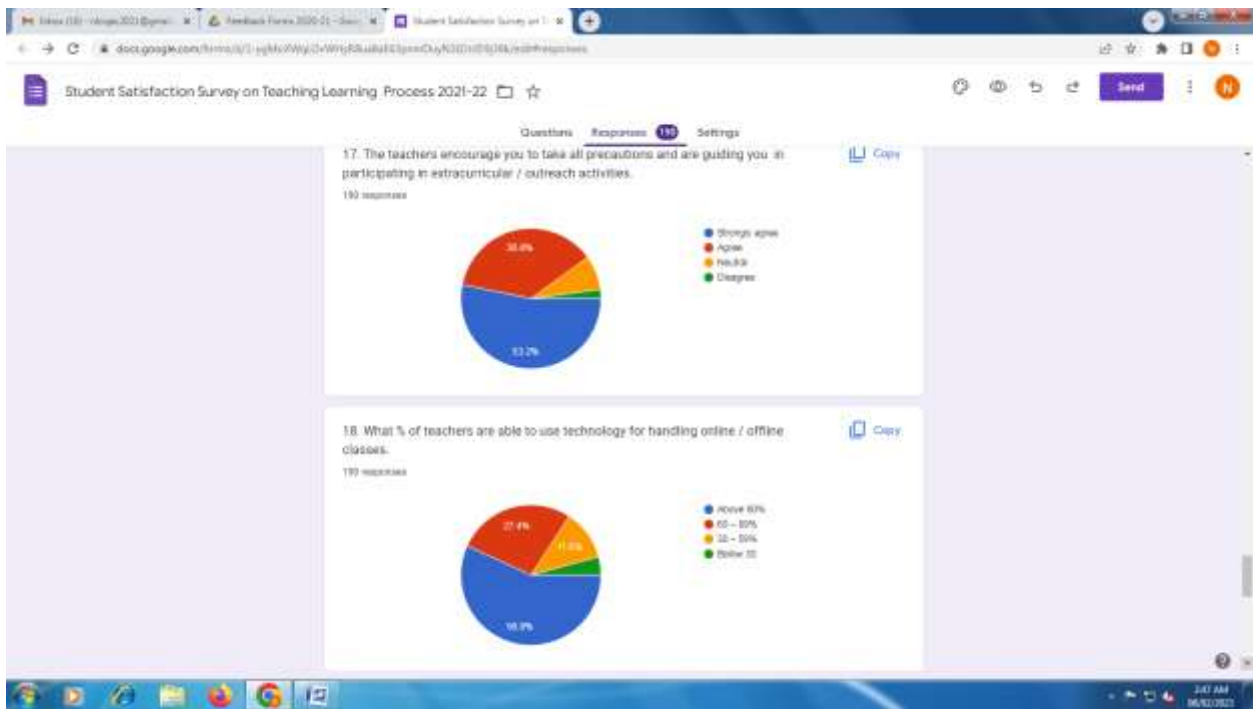

### Student Satisfaction Survey on Teaching Learning Process 2021-22

*Handwritten signature*

*Handwritten signature*

IQAC Co-ordinator  
NEW LAW COLLEGE  
LAL TAKI ROAD  
AHMEDNAGAR

PRINCIPAL  
NEW LAW COLLEGE  
AHMEDNAGAR