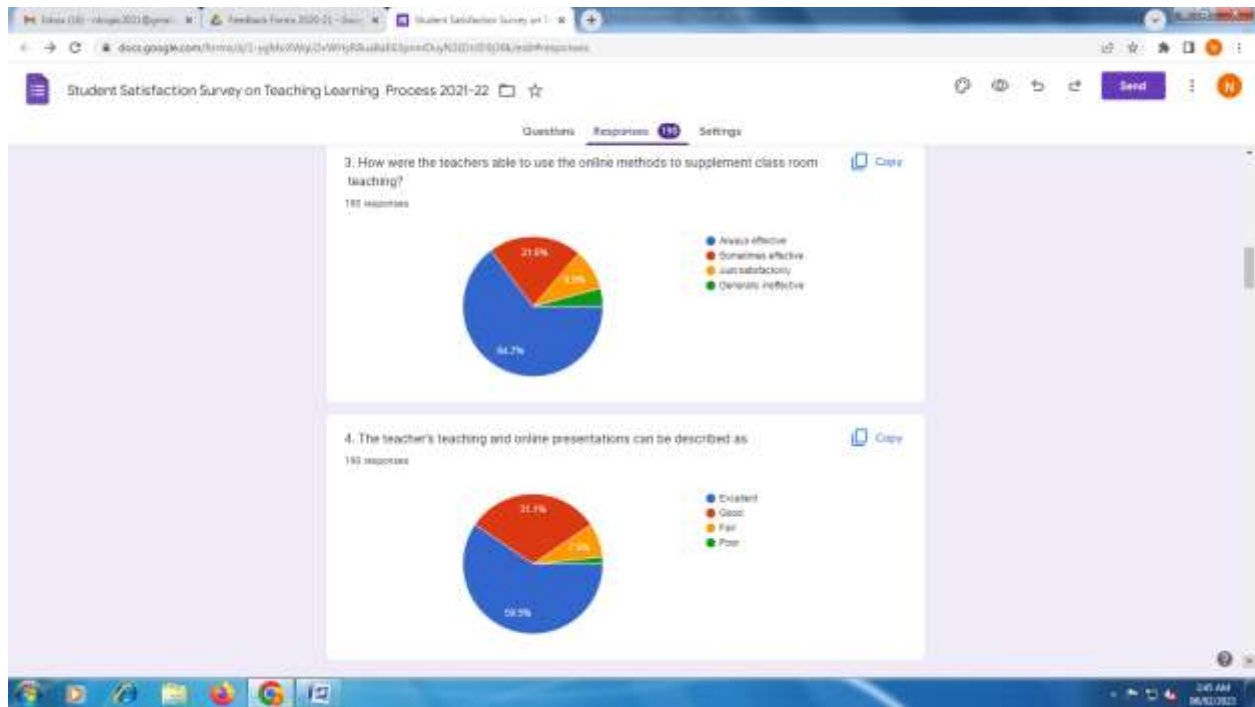

### Student Satisfaction Survey on Teaching Learning Process 2021-22

*Handwritten signature*

*Handwritten signature*

IQAC Co-ordinator  
NEW LAW COLLEGE  
LAL TAKI ROAD  
AHMEDNAGAR

PRINCIPAL  
NEW LAW COLLEGE  
AHMEDNAGAR