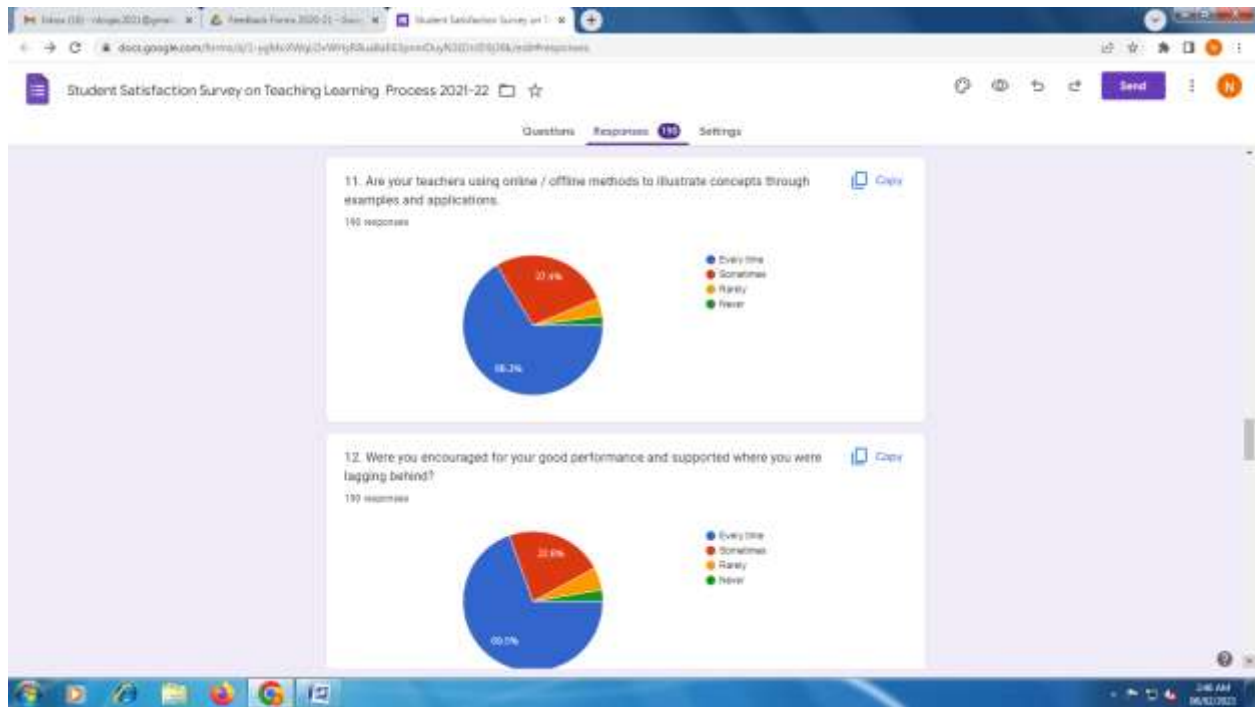

### Student Satisfaction Survey on Teaching Learning Process 2021-22

*Handwritten signature*

*Handwritten signature*

IQAC Co-ordinator  
NEW LAW COLLEGE  
LAL TAKI ROAD  
AHMEDNAGAR

PRINCIPAL  
NEW LAW COLLEGE  
AHMEDNAGAR