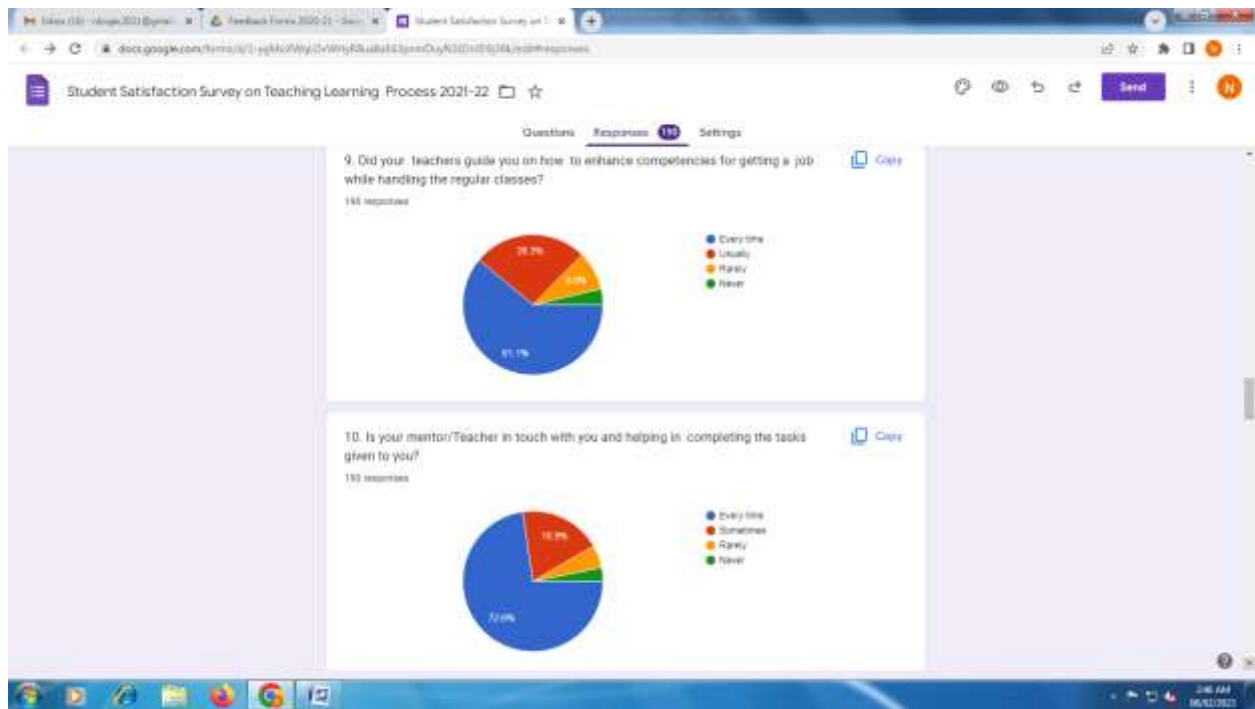

### Student Satisfaction Survey on Teaching Learning Process 2021-22

*Handwritten signature*

*Handwritten signature*

IQAC Co-ordinator  
NEW LAW COLLEGE  
LAL TAKI ROAD  
AHMEDNAGAR

PRINCIPAL  
NEW LAW COLLEGE  
AHMEDNAGAR