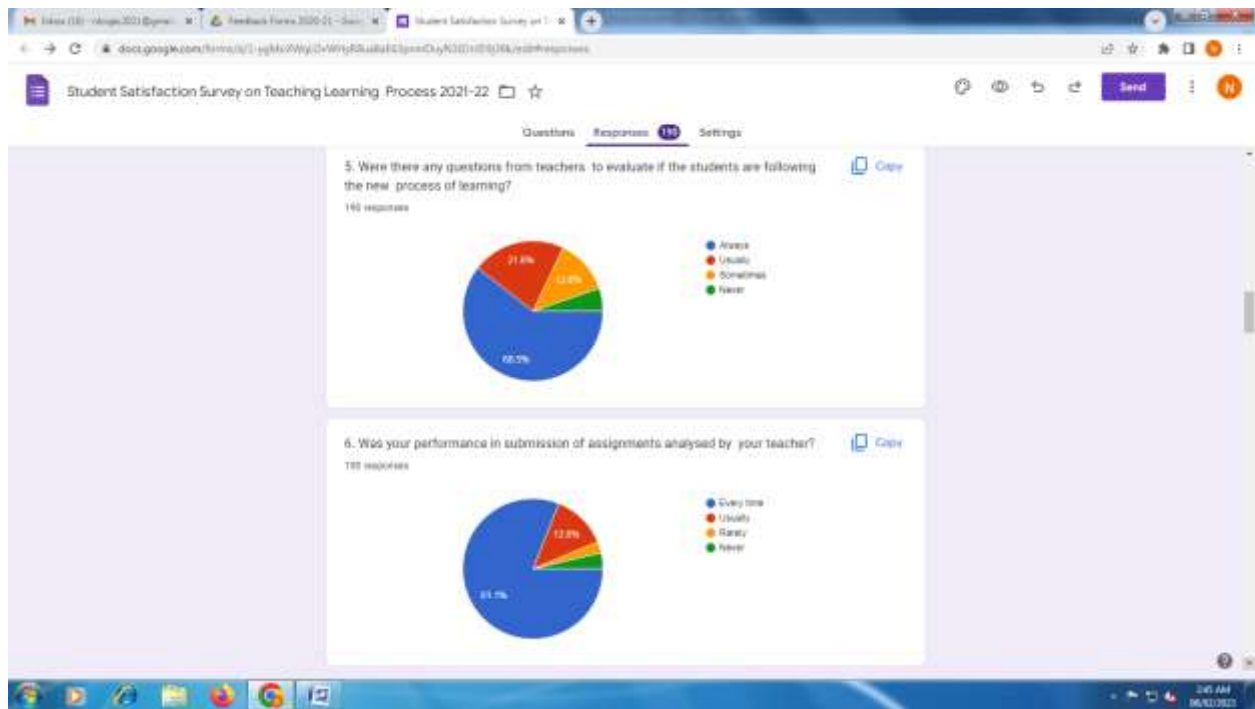

### Student Satisfaction Survey on Teaching Learning Process 2021-22

*Handwritten signature*

*Handwritten signature*

IQAC Co-ordinator  
NEW LAW COLLEGE  
LAL TAKI ROAD  
AHMEDNAGAR

PRINCIPAL  
NEW LAW COLLEGE  
AHMEDNAGAR